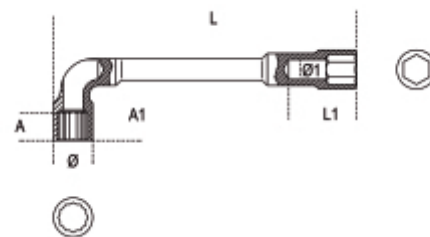

932HS
Doppelsteckschlüssel, 12kant x 6kant, verchromt, poliert H-SAFE
NF E 74.303

art.	mm	Ø mm	L mm	Ø1 mm	A mm	A1 mm	L1 mm	g
009324006	6x6	11,5	110	5,0	8,0	15,0	15,0	55
009324007	7x7	12,5	116	6,0	9,0	18,0	15,0	60
009324008	8x8	13,0	120	6,0	11,0	20,0	21,0	65
009324009	9x9	14,0	125	7,0	11,0	20,0	21,0	75
009324010	10x10	16,5	133	8,0	13,0	22,0	25,0	105
009324011	11x11	17,5	143	8,5	14,0	23,0	25,0	125
009324012	12x12	19,0	148	8,5	14,0	25,0	25,0	165
009324013	13x13	19,5	154	9,5	16,0	28,0	34,0	175
009324014	14x14	21,5	167	10,0	17,0	28,0	34,0	220
009324015	15x15	22,5	182	10,0	17,0	29,0	40,0	235
009324016	16x16	24,5	193	11,0	20,0	33,0	40,0	335
009324017	17x17	26,0	198	12,0	20,0	34,0	44,0	340
009324018	18x18	26,5	215	13,0	20,0	34,0	44,0	370
009324019	19x19	29,0	220	14,0	22,0	35,0	48,0	435